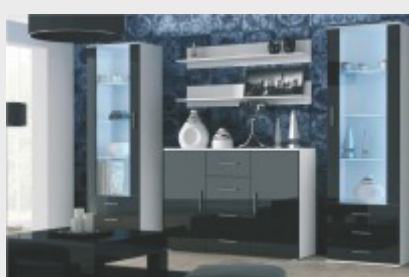

## Meble systemowe /system furniture

SOHO 1

SOHO 2

SOHO 3

available colour scheme:  
 body: white mat, front: white high gloss  
 body: white mat, front: black high gloss  
 body: black mat, front: white high gloss  
 body: black mat, front: black high gloss  
 body: sonoma oak mat, front: white high gloss